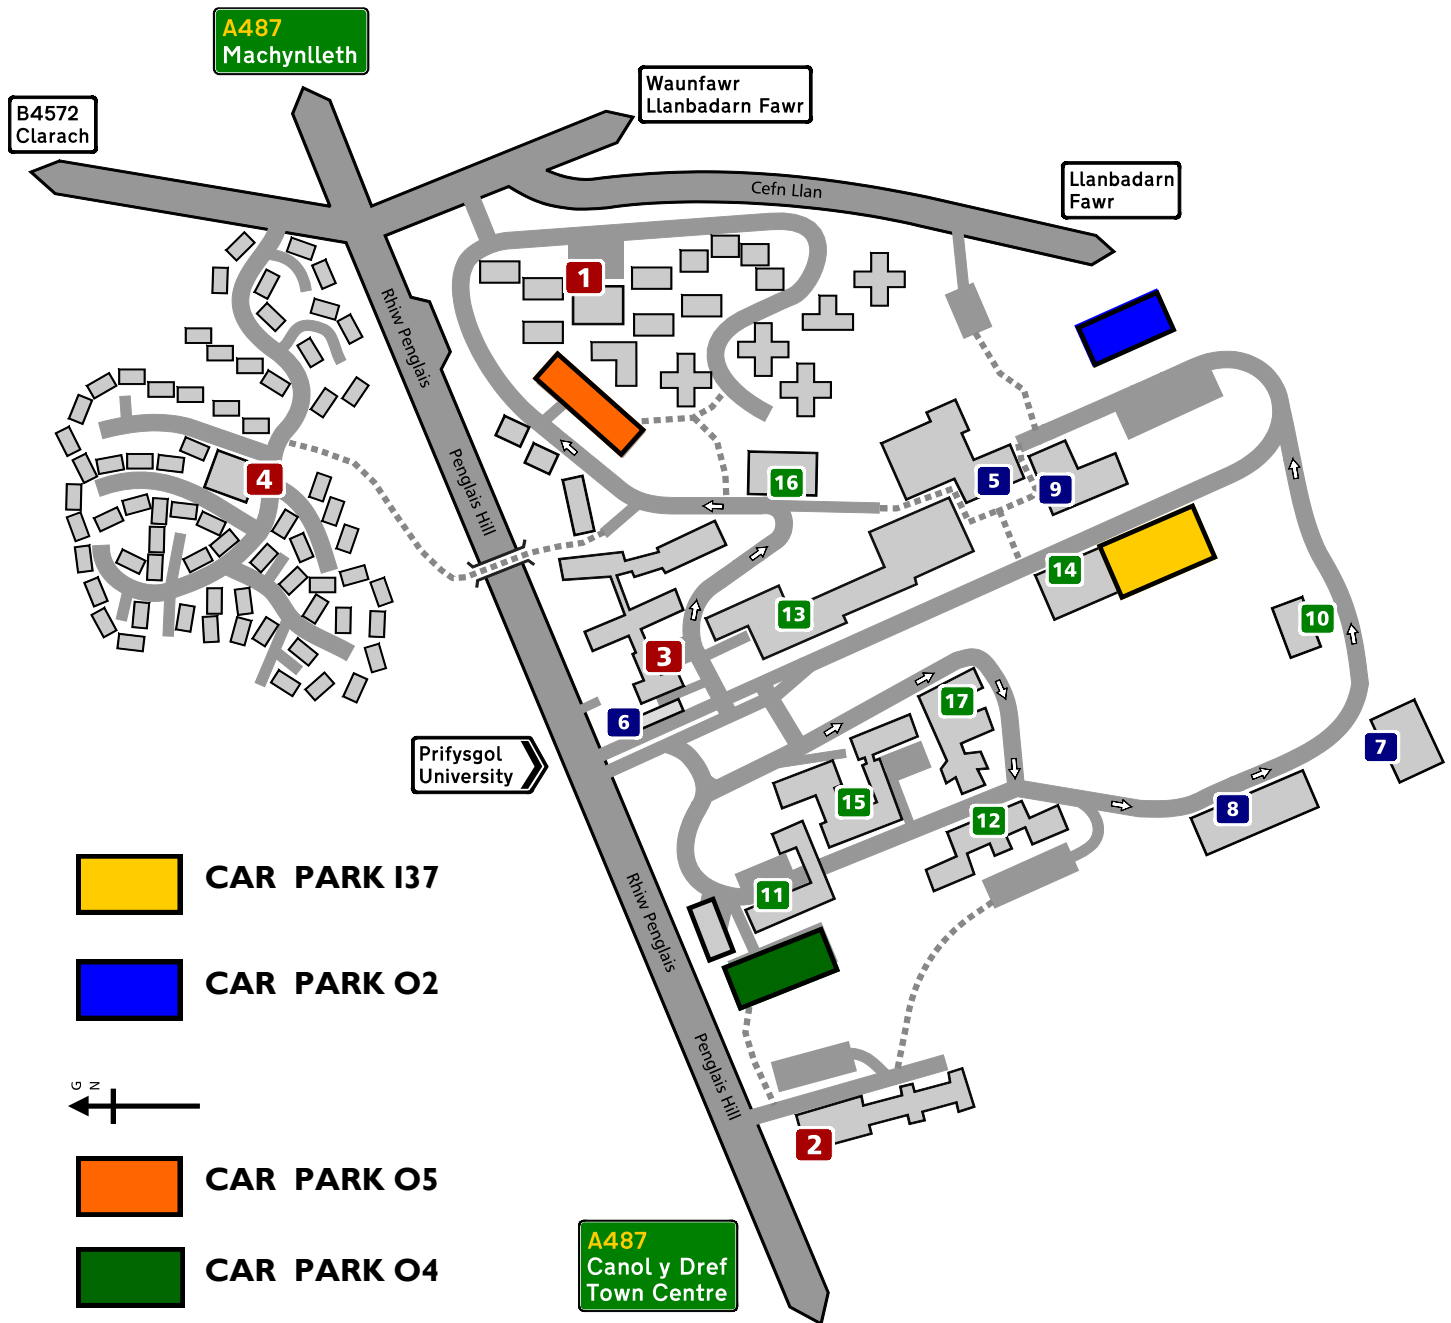

Car

Aberystwyth is on the main A44 and A487 roads.
 Journey planner: www.transportdirect.info

Train

Regular direct train service from Birmingham New Street via Shrewsbury. A frequent bus and taxi service operates from the station to the campus.
 0845 7 484950 / www.nationalrail.co.uk

Llety ac Ystafelloedd Cyfarfod Residences & Meeting Rooms

1. Cwrt Mawr, Rosser & Trefloyne
2. Pantycelyn
3. Penbryn
4. Pentre Jane Morgan

Adnoddau'r Campws Campus Facilities

- | | |
|---------------------|-------------------------------|
| 5. Arts Centre | <i>Canolfan y Celfyddydau</i> |
| 6. Campus Reception | <i>Derbynfa'r Campws</i> |
| 7. Sports Cage | <i>Cawell Chwaraeon</i> |
| 8. Sports Centre | <i>Canolfan Chwaraeon</i> |
| 9. Students' Union | <i>Undeb y Myfyrwyr</i> |